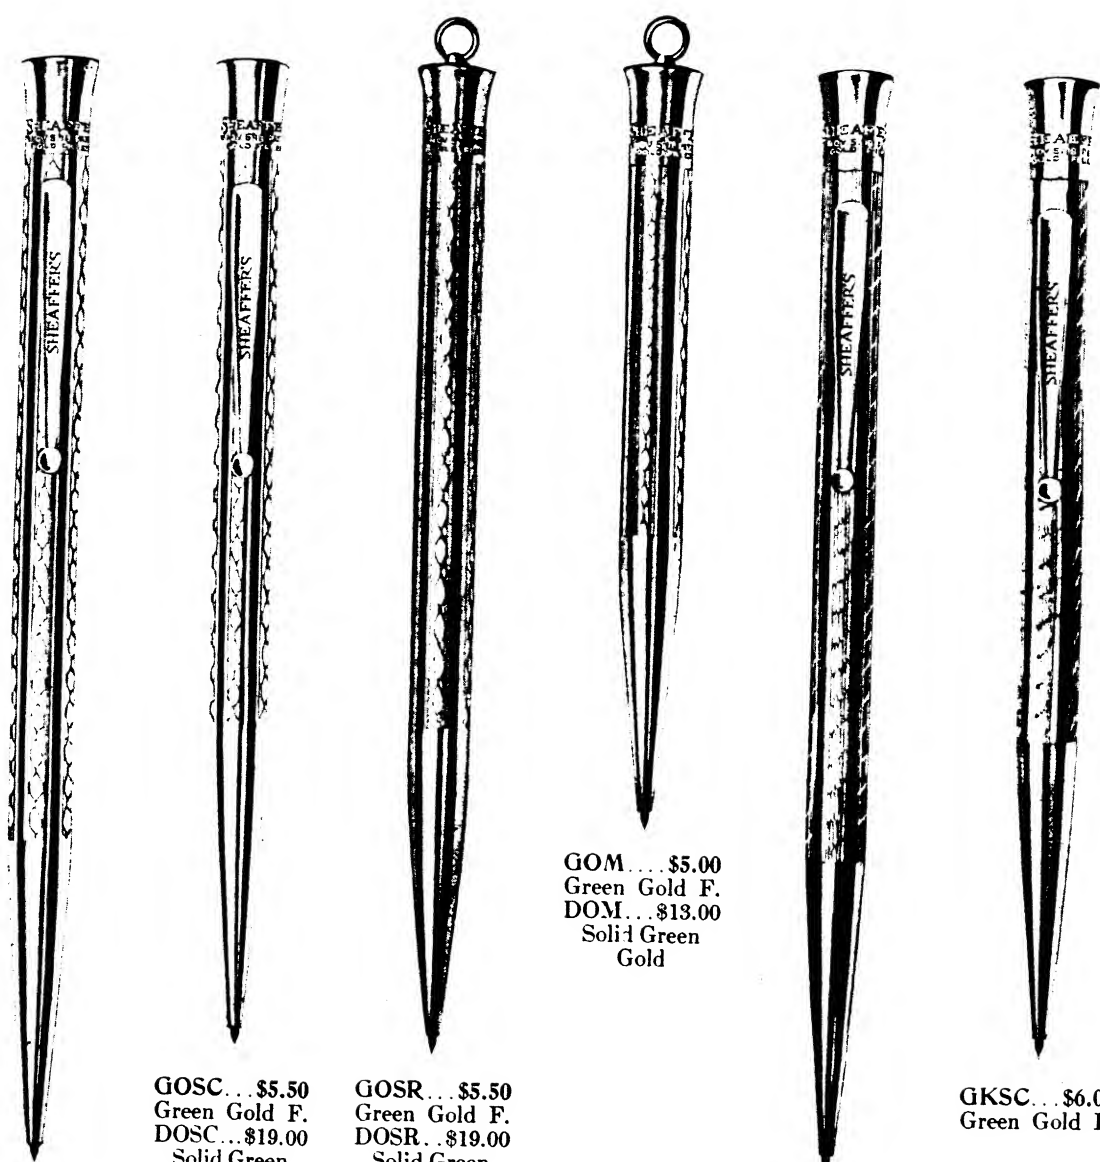

Sheaffer's "Propel-Repel-Expel" Pencils

GO.....$5.50
Green Gold F.
DO...$20.00
Solid Green
Gold

GOSC...$5.50
Green Gold F.
DOSC...$19.00
Solid Green
Gold

GOSR...$5.50
Green Gold F.
DOSR...$19.00
Solid Green
Gold

GOM...$5.00
Green Gold F.
DOM...$13.00
Solid Green
Gold

GK.....$6.00
Green Gold F.

GKSC...$6.00
Green Gold F.

Illustrations accurate as to design and size. Every pencil guaranteed and equipped with eraser and 12 leads.